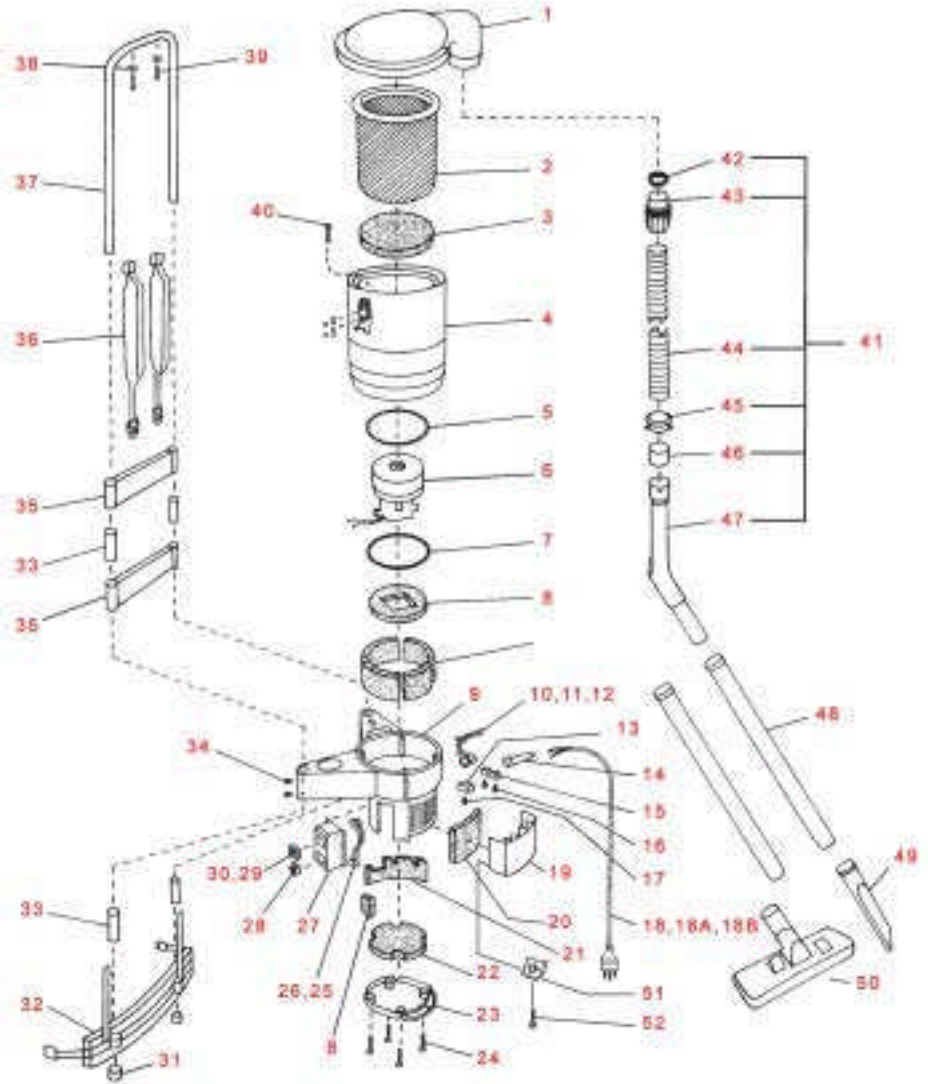

Rocket Vac, Exploded Diagram